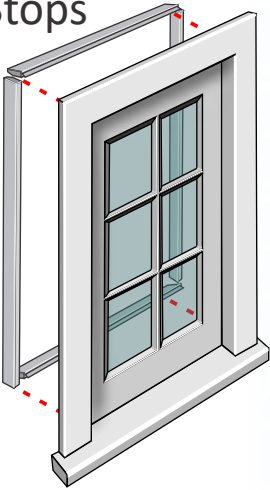

EVS TRIPLE GLAZING

Appraised
Appraisal No. 1140[2021]

EVS RETRO GLAZING

Window Technology for Better Living

New EVS technology provides a range of retro glazing solutions that increase protection and warmth for older homes. Home owners with heritage timber framed windows, can have confidence that they can be upgraded to provide leading performance without losing their precious character features.. Eco-friendly - Utilizes your existing glazing, with the addition of externally fitted double glazed units that gives triple glazed performance, at double glazing prices!

Dust

Draughts

Insects

Cold

Heat

Moisture

Noise

Mould

exceed®

we fix windows & doors

www.exceed.co.nz

EVS Triple Glazing

Draught
Stops

Clip-On
Panels

Warmer, Drier and Durable Windows

EVS glazing technology provides a variety of options, that are built using a strong uPVC frames with co-extruded edge seals, that won't shrink or rot. You can select your preferred glass options with either standard glass, to maximise solar gain, or low-E panels that provide high performance insulation. The panels can be colour matched and hand painted to maintain their original character. The EVS system employs the natural process of thermal pumping to remove moisture and maintain a dry cavity for warmer and clearer windows.